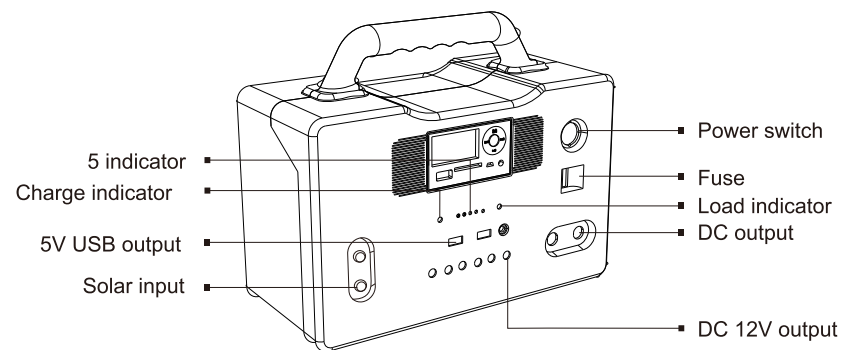

Second step: System appearance description