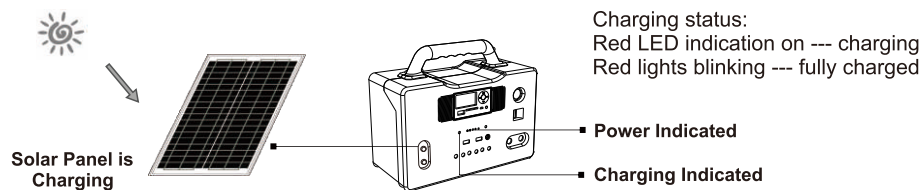

Assembly and Application

First step: Charging by solar panel

The solar panel will be placed toward to the sun, then plug the wire of solar panel to the charge port. Please make sure the battery will be fully charged before its first use.

Charging status:
Red LED indication on --- charging
Red lights blinking --- fully charged