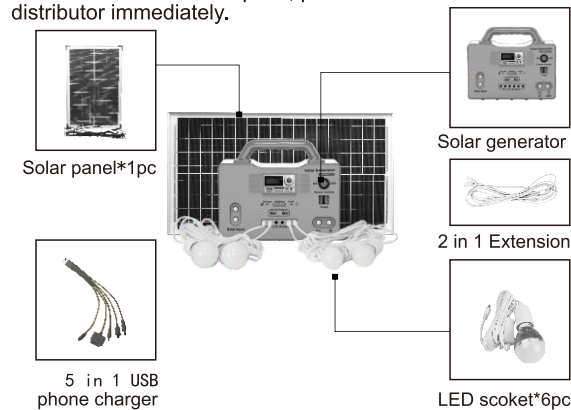

# Solar Lighting System

--SG1230W

Solar lighting system is a small solar generator which combines lighting and charging functions. This system is designed for remote areas which without power grid, and it can provide simple lighting & power solution. The system has broad scope of application, such as garage, barn, cabana, outdoor tents, greenhouse and dock.

## Technical specification

- Solar panel: polycrystalline solar module 18V-30W (with 8 meters wire)
- Battery: 12V 17AH (built-in)
- USB socket: 5V/2A
- LED socket: 12V0.5A(max)\*6
- LED lighting source: 12V 3W/12V 5W
- LUMEN: 80LM/W
- DC output: 12V 3A(max)
- Solar input: 3A

### First step: Charging by solar panel

The solar panel will be placed toward to the sun, then plug the wire of solar panel to the charge port. Please make sure the battery will be fully charged before its first use.