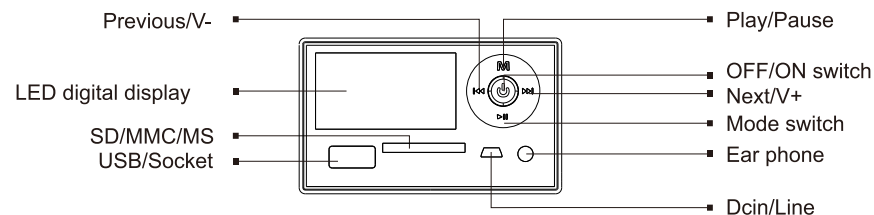

## Parts

Please check carefully each parts in the box. If you find the accessories are not complete, please contact local distributor immediately.

## Technical specification

- Solar panel: polycrystalline solar module 18V-30W (with 8 meters wire)
- Battery: 12V 17AH (built-in)
- USB socket: 5V/2A
- LED socket: 12V0.5A(max)\*6
- LED lighting source: 12V 3W/12V 5W
- LUMEN: 80LM/W
- DC output: 12V 3A(max)
- Solar input: 3A

## Second step: System appearance description